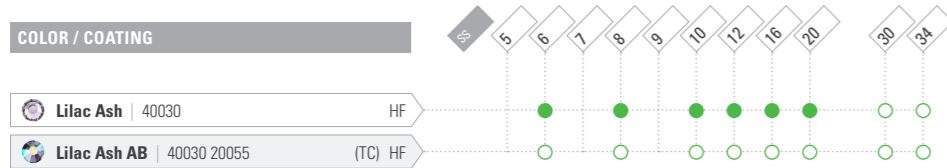

COLOR / COATING

 Dusty Rose | 70610 HF

 Dusty Rose AB | 70610 20057 (TC) HF

KEY:

- Existing portfolio item
- Minimum order quantity required
- Innovation
- Innovation, minimum order quantity required

LILAC ASH

New Color

Chaton MAXIMA

ART. 431 11 615
 SIZE: ss 6.5, 8.5, 12, 16, 29

Chaton Rose MAXIMA

ART. 438 11 615
 SIZE: ss 5, 6, 7, 8, 9, 10, 12, 16, 20

ART. 438 11 618
 SIZE: ss 30, 34

NO HOTFIX

HOTFIX

Chaton Rose VIVA 12°

ART. 438 11 612
 SIZE: ss 5, 6, 7, 8, 9, 10, 12, 16, 20, 30, 34

NO HOTFIX

HOTFIX

KEY:

- Existing portfolio item
- Minimum order quantity required
- Innovation
- Innovation, minimum order quantity required