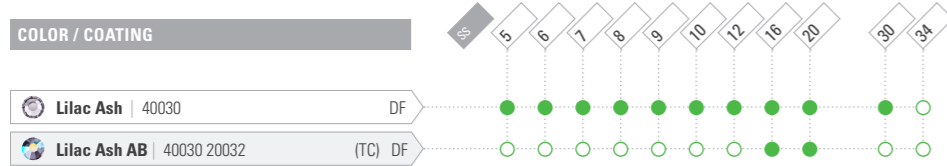

New Color

Chaton MAXIMA

ART. 431 11 615
 SIZE: ss 6.5, 8.5, 12, 16, 29

Chaton Rose MAXIMA

ART. 438 11 615
 SIZE: ss 5, 6, 7, 8, 9, 10, 12, 16, 20

ART. 438 11 618
 SIZE: ss 30, 34

NO HOTFIX

HOTFIX

Chaton Rose VIVA 12°

ART. 438 11 612
 SIZE: ss 5, 6, 7, 8, 9, 10, 12, 16, 20, 30, 34

NO HOTFIX

HOTFIX

KEY:

- Existing portfolio item
- Minimum order quantity required
- Innovation
- Innovation, minimum order quantity required