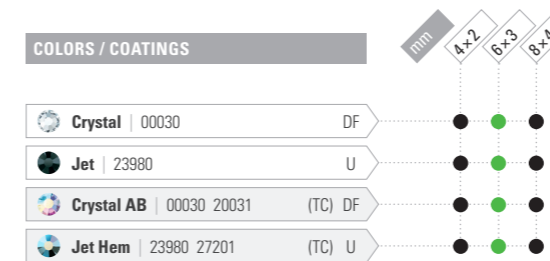

ART. 438 28 220
SIZE: mm 6.4 x 4.2, 8.6 x 5.6

NO HOTFIX

HOTFIX

Navette MAXIMA FB 

ART. 438 14 110
SIZE: mm 4 x 2, 6 x 3, 8 x 4

NO HOTFIX

HOTFIX

ADDITIONAL COLORS

Range Extension

Baroque Pear MAXIMA

ART. 435 16 301

SIZE: mm 3 × 2, 6 × 4, 8 × 6, 10 × 7, 14 × 10, 18 × 13

COLORS			mm	3×2	6×4	8×6	10×7	14×10	18×13
 Amethyst 20050	DF			●	●	●	●		
 Blue Zircon 60230	DF			●	●	●	●		
 Chrysolite 50000	DF			●	●	●	●		
 Emerald 50730	DF			●	●	●	●		
 Fuchsia 70350	DF			●	●	●	●		
 Jonquil 80100	DF			●	●	●	●		
 Light Amethyst 20020	DF			●	●	●	●	●	
 Light Colorado Topaz 10330	DF			●	●	●	●	●	
 Light Sapphire 30020	DF			●	●	●	●	●	
 Light Siam 90070	DF			●	●	●	●	●	
 Montana 30340	DF			●	●	●	●	●	
 Peridot 50520	DF			●	●	●	●	●	
 Rose 70010	DF			●	●	●	●	●	
 Vintage Rose 70530	DF			●	●	●	●	●	●