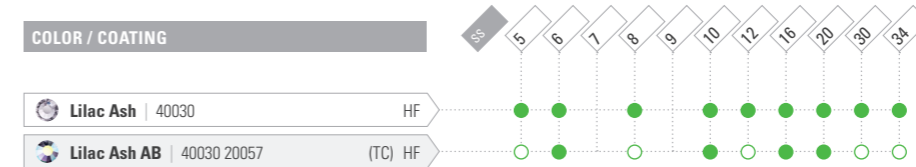

Chaton Rose VIVA 12°

ART. 438 11 612
 SIZE: ss 5, 6, 7, 8, 9, 10, 12, 16, 20, 30, 34

NO HOTFIX

HOTFIX

KEY:

- Existing portfolio item
- Minimum order quantity required
- Innovation
- Innovation, minimum order quantity required