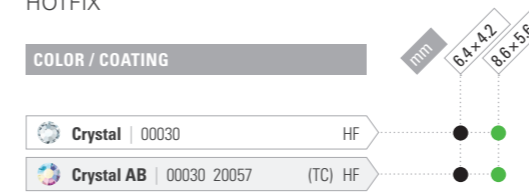

Wave MAXIMA FB 

ART. 438 04 301
SIZE: mm 8 x 2.6

NO HOTFIX

HOTFIX

- KEY:**
- Existing portfolio item
 - Minimum order quantity required
 - Innovation
 - Innovation, minimum order quantity required

Kite MAXIMA FB 

ART. 438 28 220
SIZE: mm 6.4 x 4.2, 8.6 x 5.6

NO HOTFIX

HOTFIX

Navette MAXIMA FB 

ART. 438 14 110
SIZE: mm 4 x 2, 6 x 3, 8 x 4

NO HOTFIX

HOTFIX

ADDITIONAL COLORS