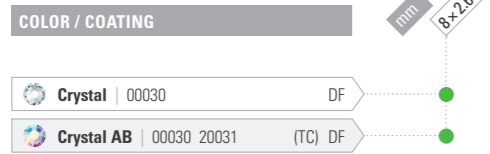

Wave MAXIMA FB

ART. 438 04 301
SIZE: mm 8 x 2.6

NO HOTFIX