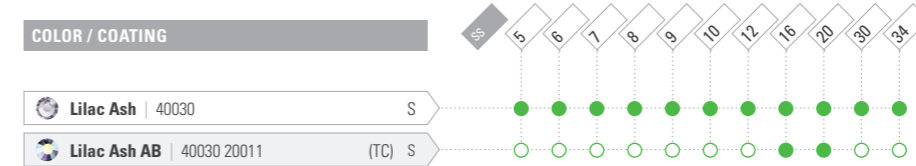

COLOR / COATING

 Dusty Rose | 70610 HF

 Dusty Rose AB | 70610 20057 (TC) HF

KEY:

- Existing portfolio item
- Minimum order quantity required
- Innovation
- Innovation, minimum order quantity required

LILAC ASH

New Color

Chaton MAXIMA

ART. 431 11 615
 SIZE: ss 6.5, 8.5, 12, 16, 29

Chaton Rose MAXIMA

ART. 438 11 615
 SIZE: ss 5, 6, 7, 8, 9, 10, 12, 16, 20

ART. 438 11 618
 SIZE: ss 30, 34

NO HOTFIX

HOTFIX

Chaton Rose VIVA 12°

ART. 438 11 612
 SIZE: ss 5, 6, 7, 8, 9, 10, 12, 16, 20, 30, 34

NO HOTFIX

HOTFIX

KEY:

- Existing portfolio item
- Minimum order quantity required
- Innovation
- Innovation, minimum order quantity required