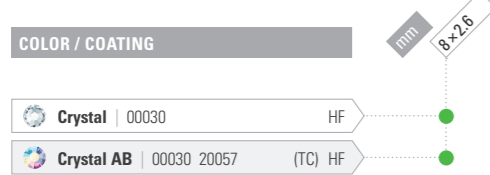

Wave MAXIMA FB 

ART. 438 04 301
SIZE: mm 8 x 2.6

NO HOTFIX

HOTFIX

- KEY:**
- Existing portfolio item
 - Minimum order quantity required
 - Innovation
 - Innovation, minimum order quantity required

Kite MAXIMA FB 

ART. 438 28 220
SIZE: mm 6.4 x 4.2, 8.6 x 5.6

NO HOTFIX

HOTFIX

Navette MAXIMA FB 

ART. 438 14 110
SIZE: mm 4 x 2, 6 x 3, 8 x 4

NO HOTFIX

HOTFIX

ADDITIONAL COLORS