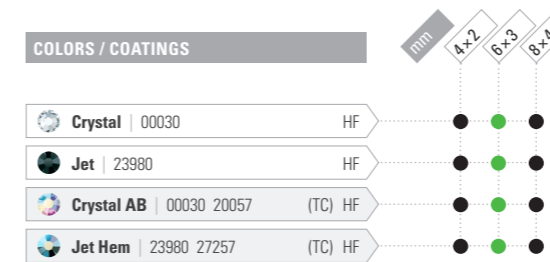

ART. 438 28 220
SIZE: mm 6.4 x 4.2, 8.6 x 5.6

NO HOTFIX

HOTFIX

Navette MAXIMA FB 

ART. 438 14 110
SIZE: mm 4 x 2, 6 x 3, 8 x 4

NO HOTFIX

HOTFIX

ADDITIONAL COLORS

Range Extension

Baroque Pear MAXIMA

ART. 435 16 301

SIZE: mm 3 × 2, 6 × 4, 8 × 6, 10 × 7, 14 × 10, 18 × 13

COLORS			mm	3×2	6×4	8×6	10×7	14×10	18×13
 Amethyst 20050	DF			●	●	●	●		
 Blue Zircon 60230	DF			●	●	●	●		
 Chrysolite 50000	DF			●	●	●	●		
 Emerald 50730	DF			●	●	●	●		
 Fuchsia 70350	DF			●	●	●	●		
 Jonquil 80100	DF			●	●	●	●		
 Light Amethyst 20020	DF			●	●	●	●	●	
 Light Colorado Topaz 10330	DF			●	●	●	●	●	
 Light Sapphire 30020	DF			●	●	●	●	●	
 Light Siam 90070	DF			●	●	●	●	●	
 Montana 30340	DF			●	●	●	●	●	
 Peridot 50520	DF			●	●	●	●	●	
 Rose 70010	DF			●	●	●	●	●	
 Vintage Rose 70530	DF			●	●	●	●	●	●